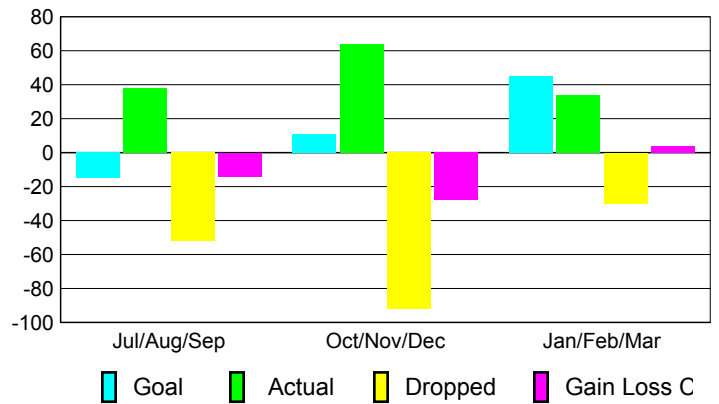

Membership Results 2009-2010

Goal, New, Dropped, Gain/Loss

Comparison of Membership Gain/Loss

Current Year Compared to the Previous Year