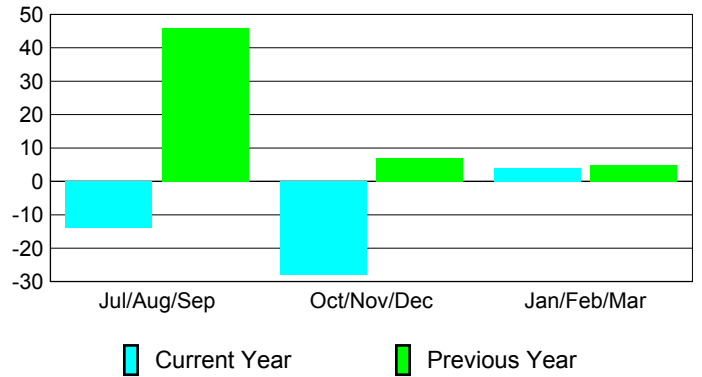

Membership Results
2009-2010

Membership
2008-2009

Month	Net Memb	Actual New	Actual Dropped	Gain/Loss of	Gain/Loss of
	Goal	Memb	Memb	Memb	Memb
Jul/Aug/Sep	-15	38	-52	-14	46
Oct/Nov/Dec	11	64	-92	-28	7
Jan/Feb/Mar	45	34	-30	4	5
Totals	41	136	-174	-38	58

Membership Results 2009-2010

Goal, New, Dropped, Gain/Loss

Comparison of Membership Gain/Loss

Current Year Compared to the Previous Year

Gender Comparison 2009-2010

Male

Female