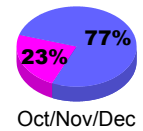

Membership Results
2009-2010

Membership
2008-2009

Month	Net Memb	Actual New	Actual Dropped	Gain/Loss of	Gain/Loss of
	Goal	Memb	Memb	Memb	Memb
Jul/Aug/Sep	-15	38	-52	-14	46
Oct/Nov/Dec	11	64	-92	-28	7
Jan/Feb/Mar	45	34	-30	4	5
Totals	41	136	-174	-38	58

Membership Results 2009-2010

Goal, New, Dropped, Gain/Loss

Comparison of Membership Gain/Loss

Current Year Compared to the Previous Year

Gender Comparison 2009-2010

Male

Female